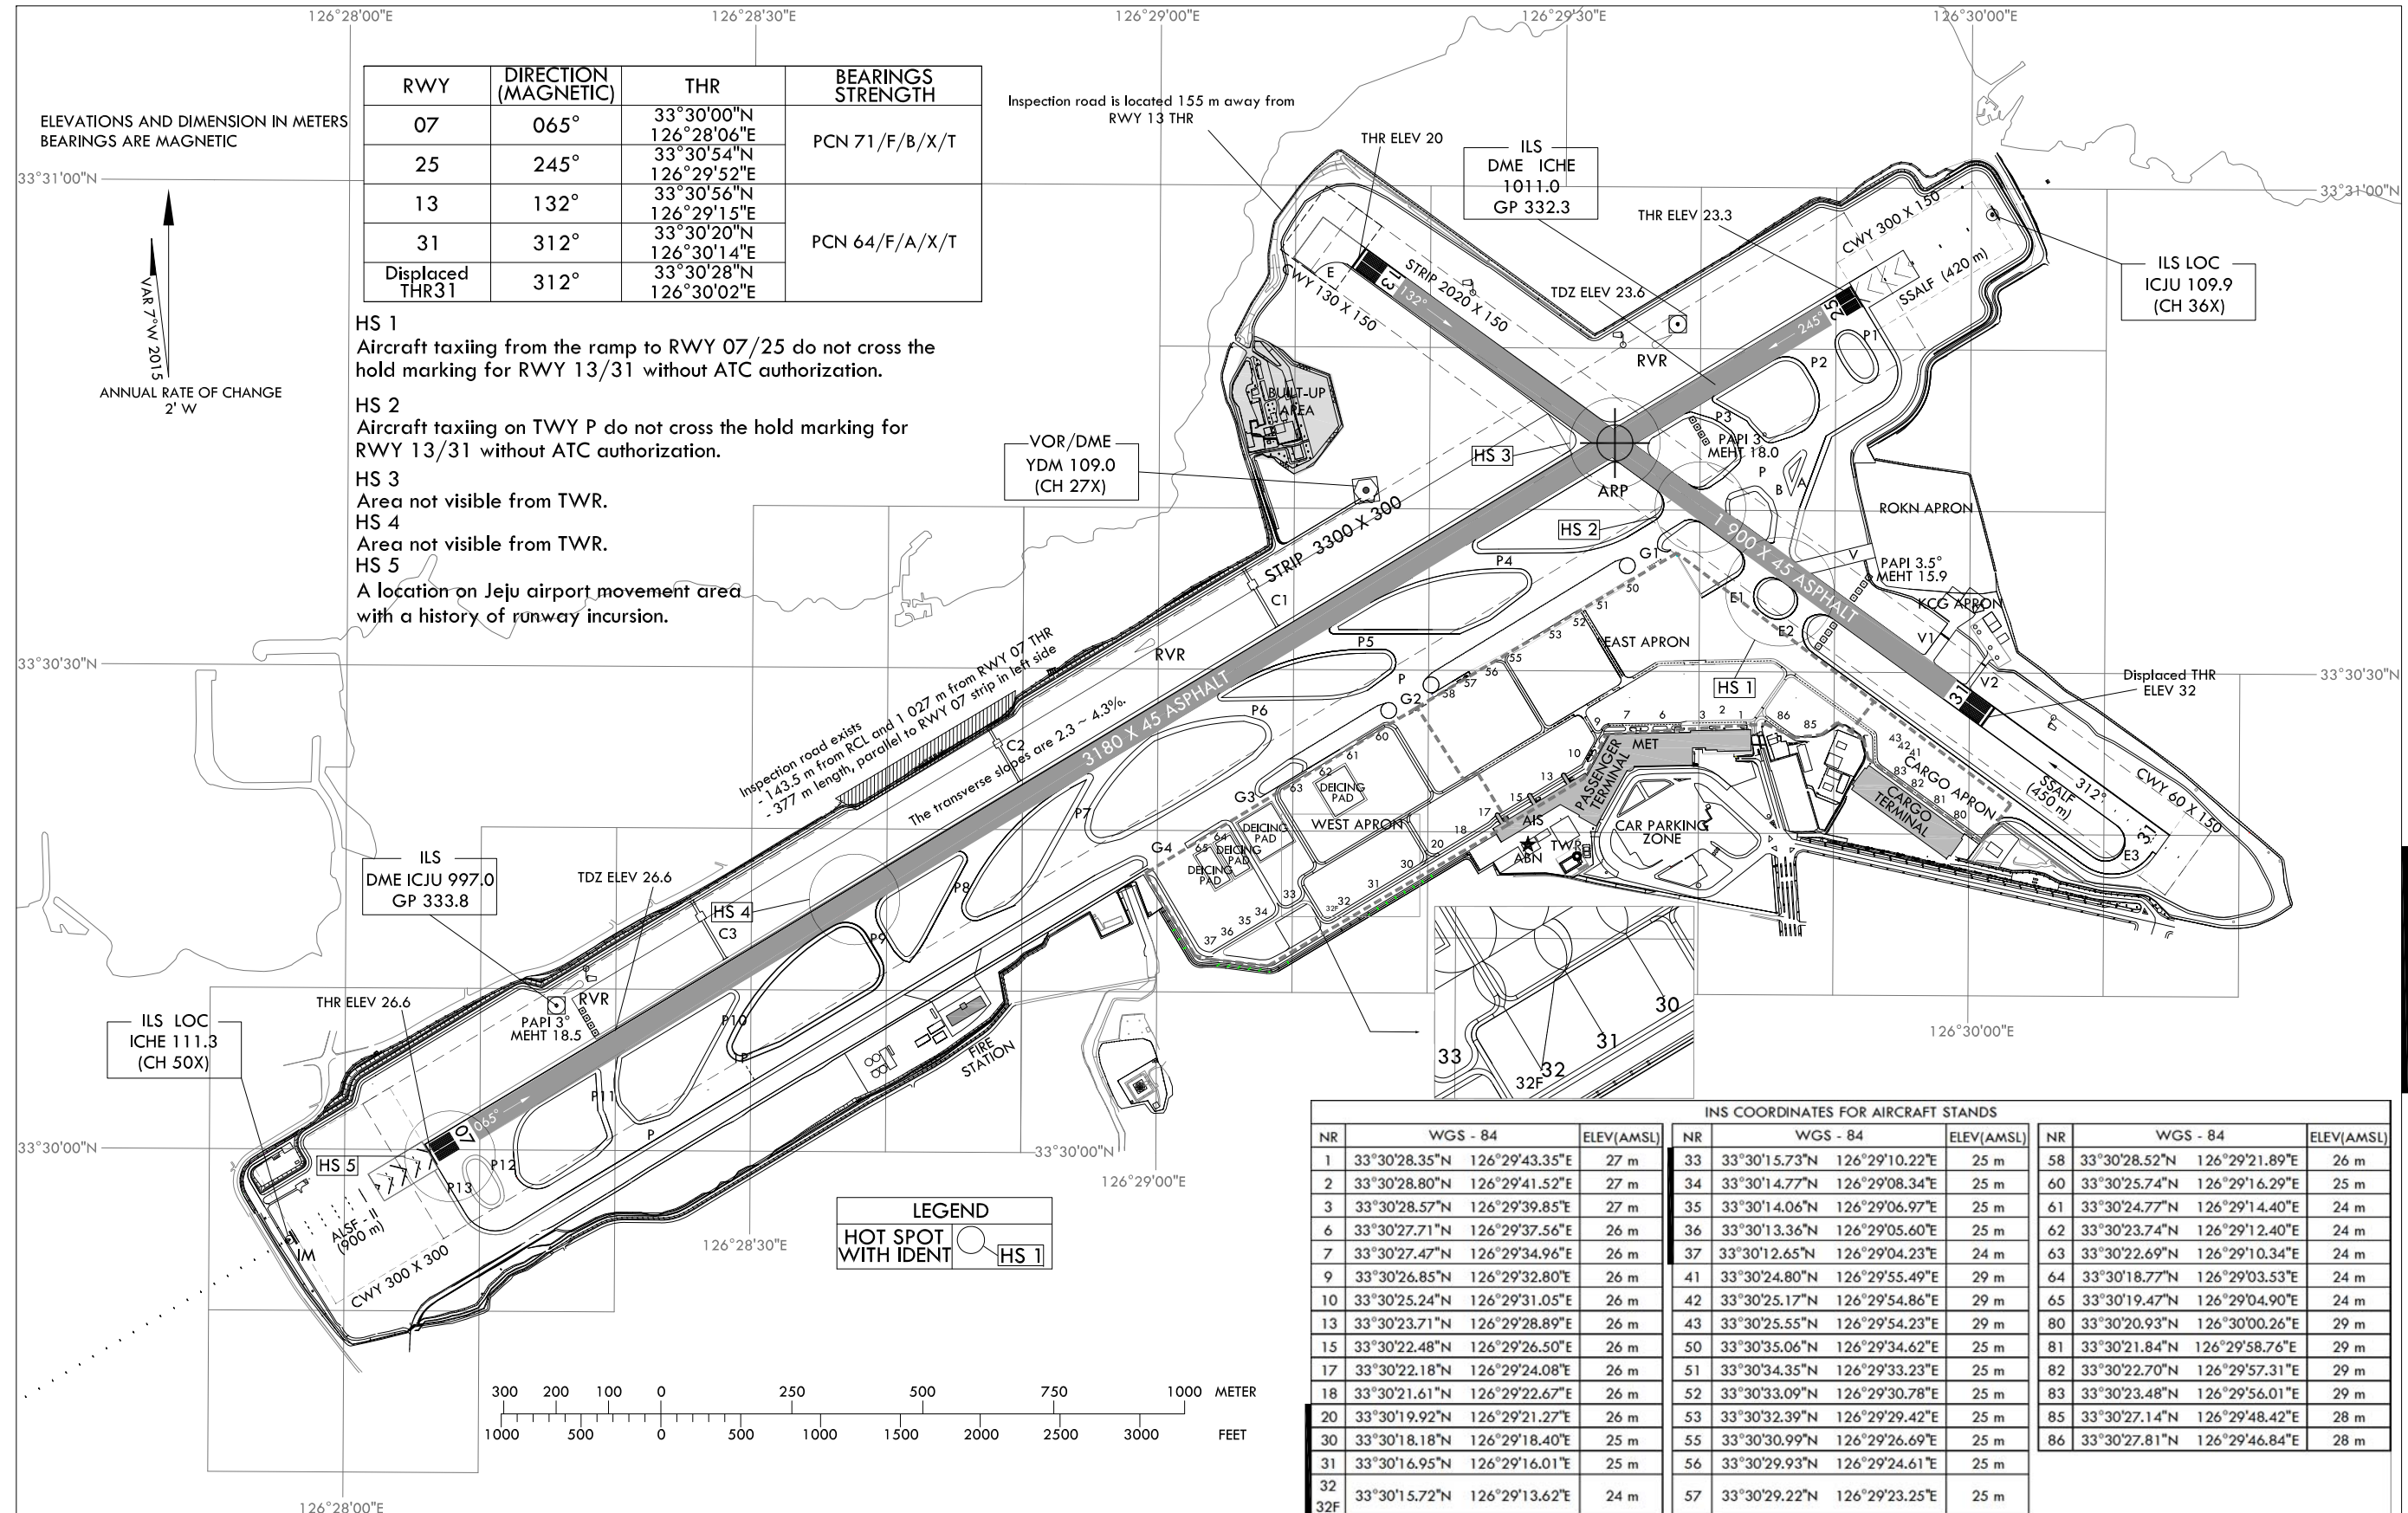

AERODROME
CHART - ICAO

33°30'44"N
126°29'34"E

ELEV 36 m

TWR 118.2 236.6
GND 121.65

JEJU / Jeju Intl

Change : Information of ACFT stand NR. 19 ~ 27.

LIGHTING AND
MARKING CHART

JEJU / Jeju Intl

LIGHTING AND MARKING AIDS RWY 07/25 AND EXIT TWY

LIGHTING AND MARKING AIDS RWY 13/31 AND EXIT TWY