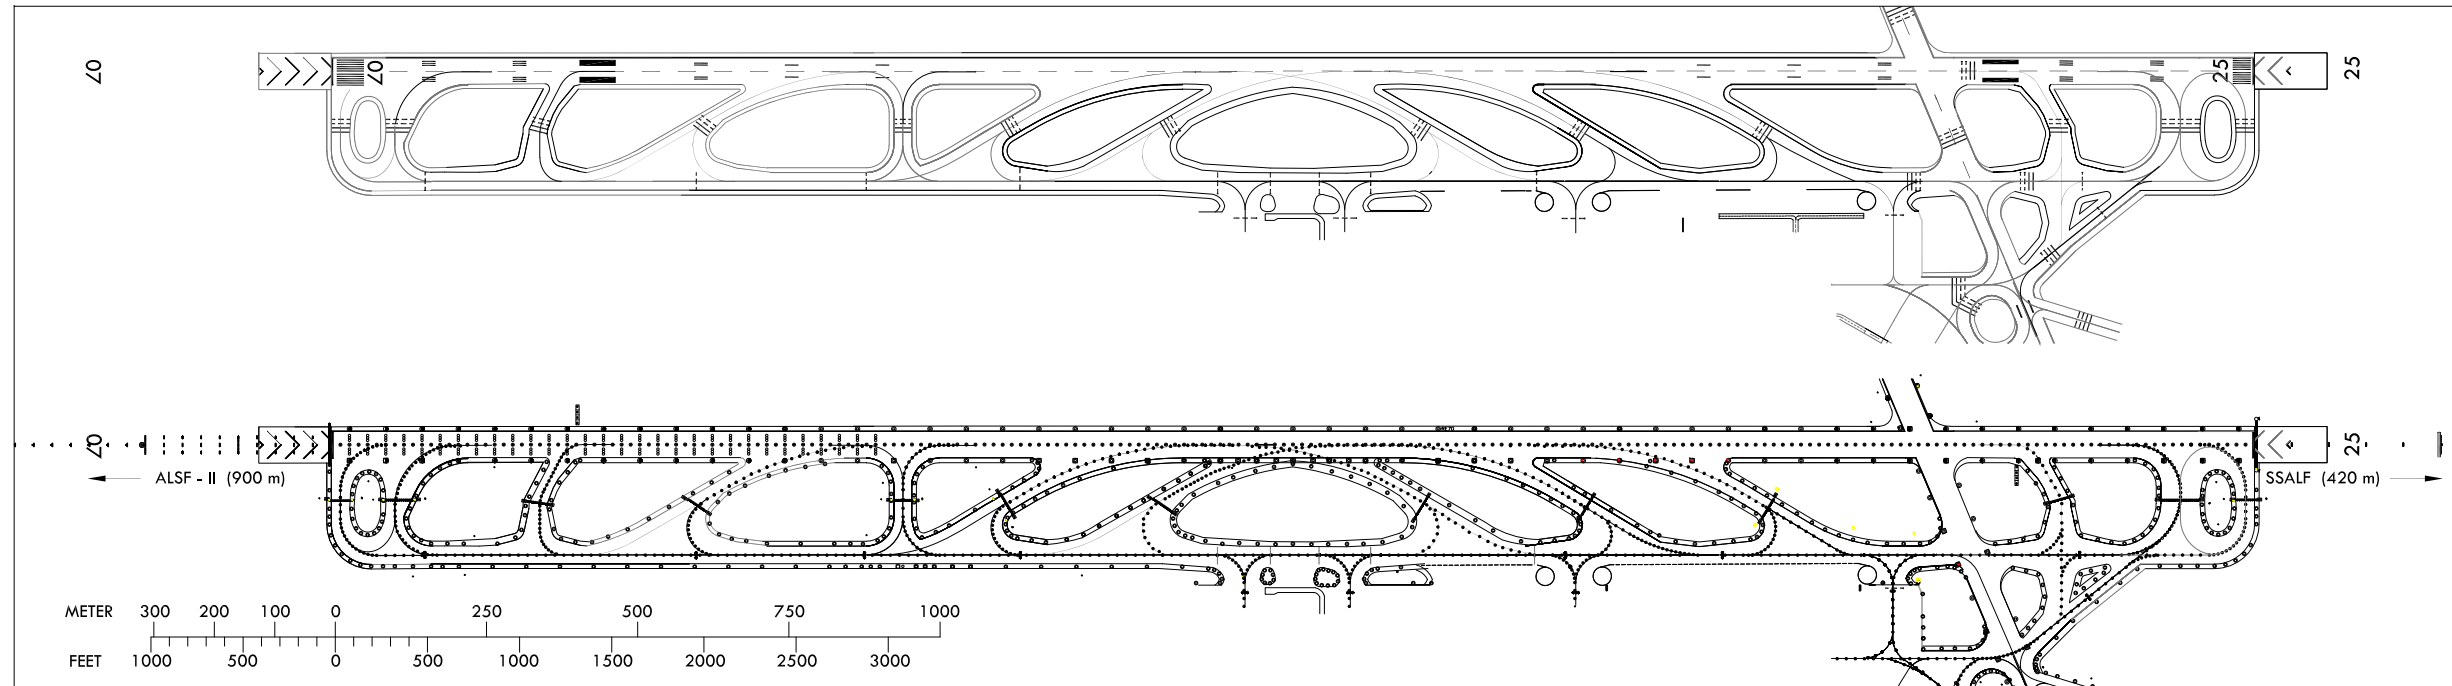

AERODROME
CHART - ICAO

33°30'44"N
126°29'34"E

ELEV 36 m

TWR 118.2 236.6
GND 121.65

JEJU / Jeju Intl

Change : Information of ACFT stand NR. 19 ~ 27.

LIGHTING AND
MARKING CHART

JEJU / Jeju Intl

LIGHTING AND MARKING AIDS RWY 07/25 AND EXIT TWY

LIGHTING AND MARKING AIDS RWY 13/31 AND EXIT TWY